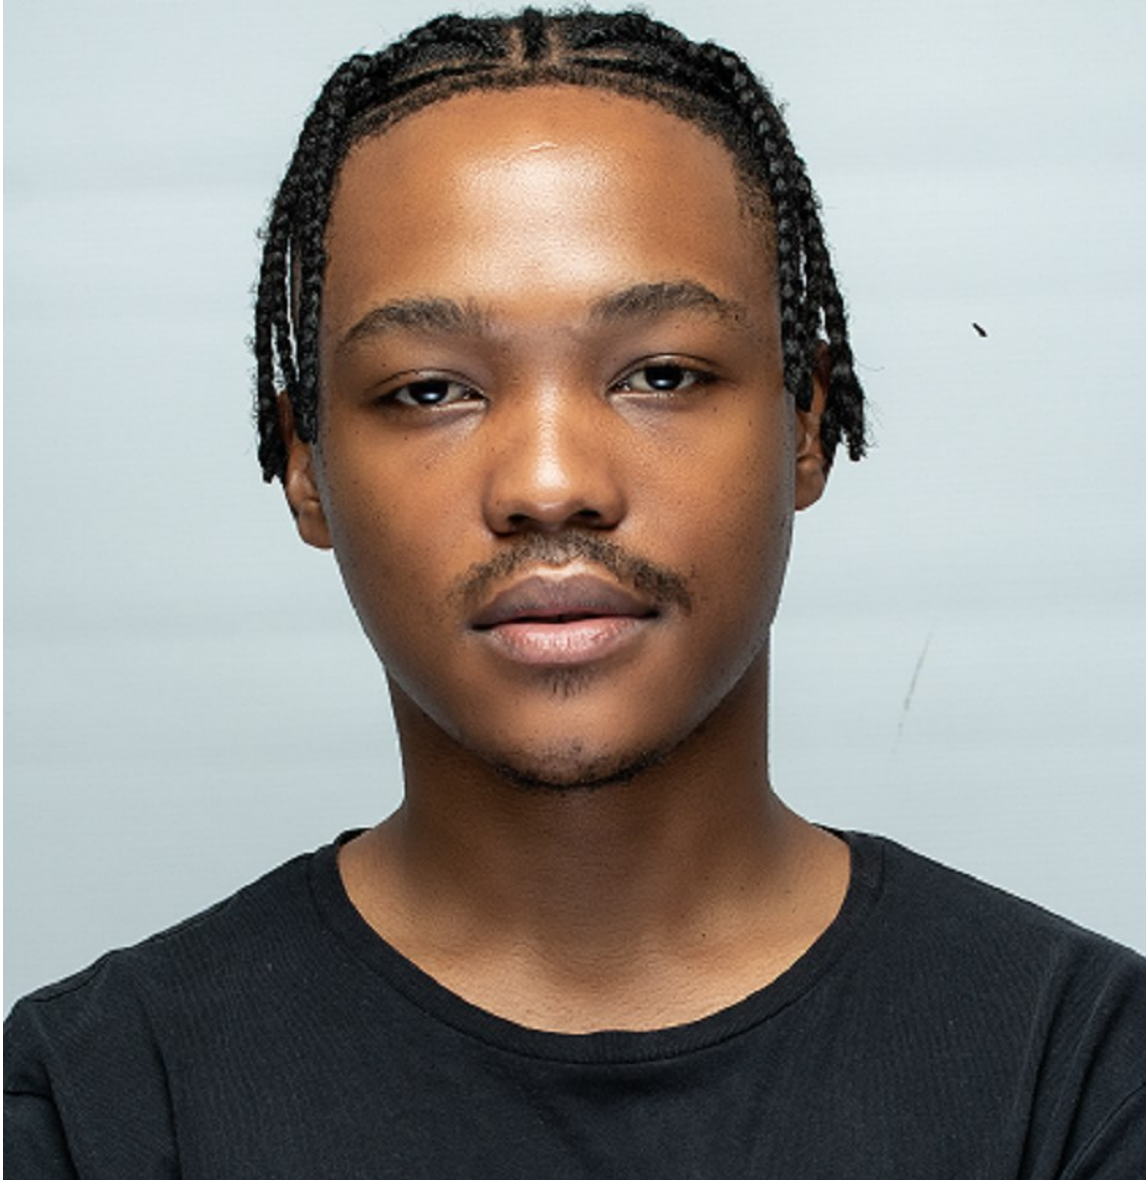

Anathi Rubela

Height 167cm/5'5.5" Chest 85cm/33.5" Waist 71cm/28" Inseam 71cm/28" Collar 41cm/16" Shoe 7 UK Hair Black Eyes Brown Age 25

Anathi Rubela

Height 167cm/5'5.5" Chest 85cm/33.5" Waist 71cm/28" Inseam 71cm/28" Collar 41cm/16" Shoe 7 UK Hair Black Eyes Brown Age 25

Anathi Rubela

Height 167cm/5'5.5" Chest 85cm/33.5" Waist 71cm/28" Inseam 71cm/28" Collar 41cm/16" Shoe 7 UK Hair Black Eyes Brown Age 25