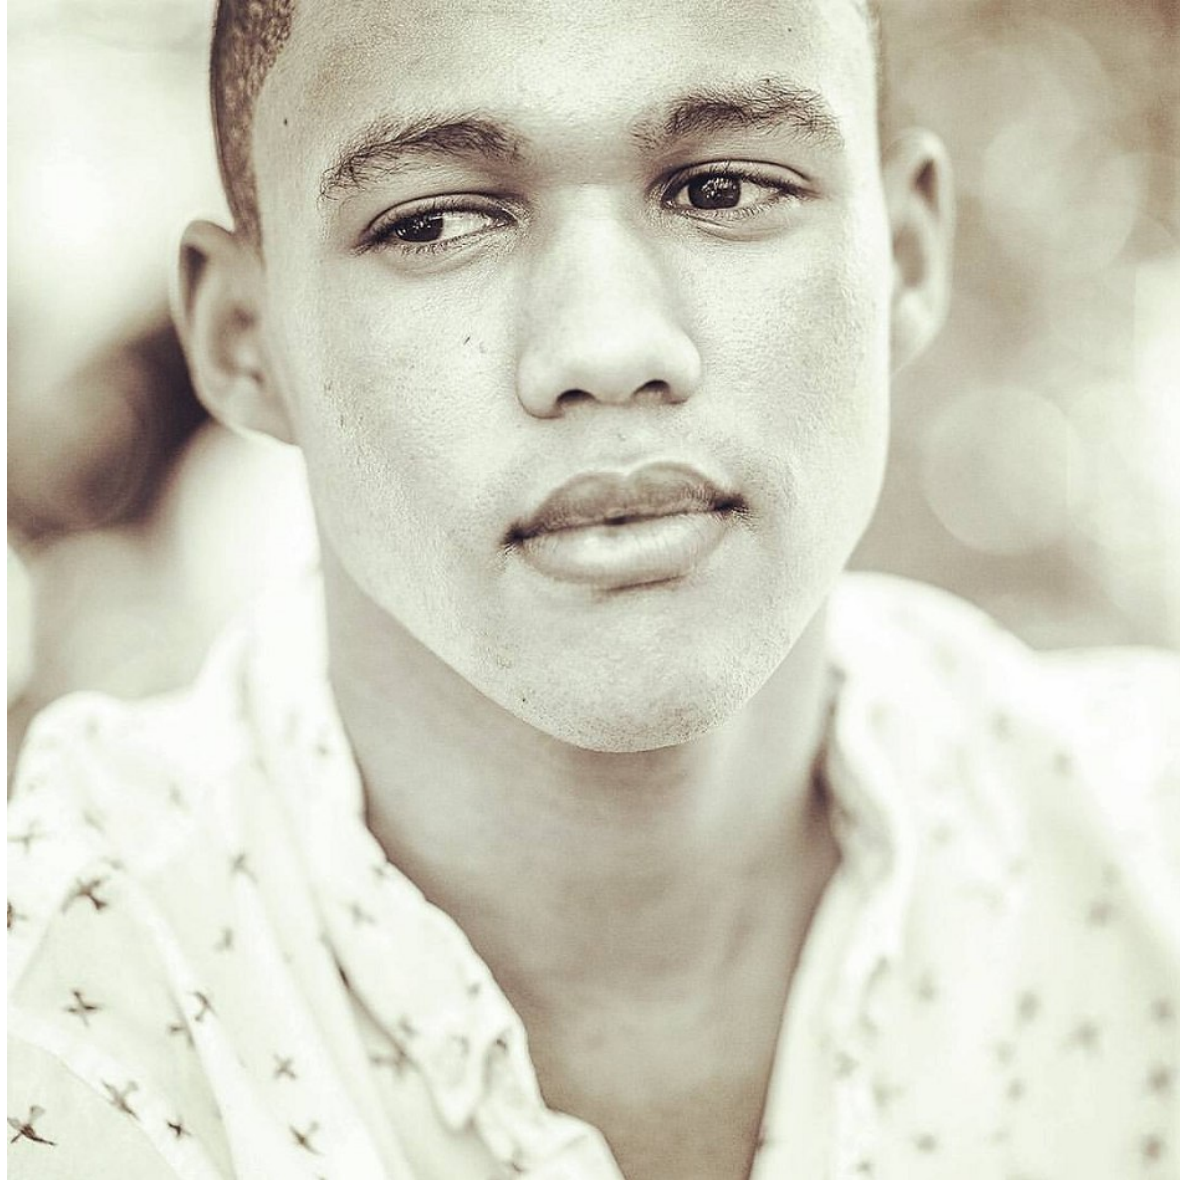

Herschelle Benjamin

Height 173cm Chest 90cm Waist 86cm Inseam 69cm Collar 38cm Suit 101cm Suit Length R Shoe 9 UK Hair Dark Brown Eyes Brown Age 26

Herschelle Benjamin

Height 173cm Chest 90cm Waist 86cm Inseam 69cm Collar 38cm Suit 101cm Suit Length R Shoe 9 UK Hair Dark Brown Eyes Brown Age 26