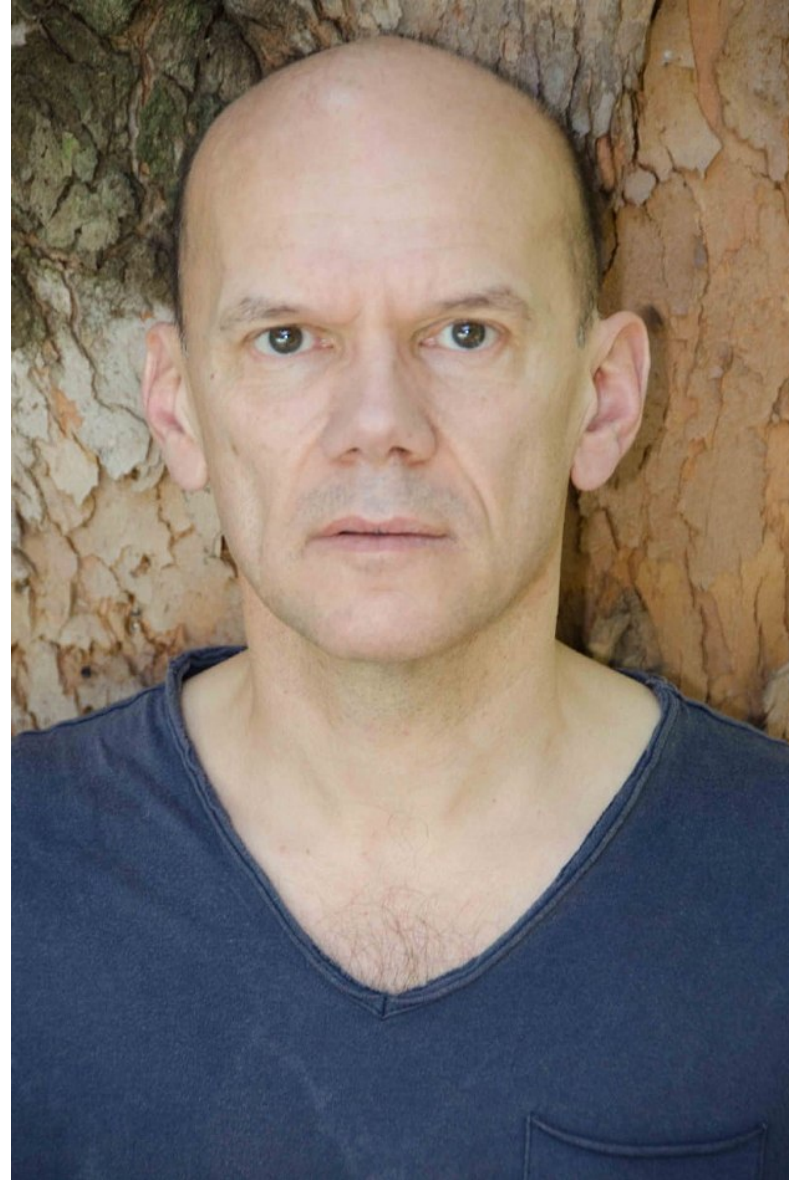

Pieter Van Zyl

Height 179cm Chest 94cm Waist 81cm Inseam 81cm Collar 41cm Shoe 8 UK Hair Brown Eyes Brown Age 57

Pieter Van Zyl

Height 179cm Chest 94cm Waist 81cm Inseam 81cm Collar 41cm Shoe 8 UK Hair Brown Eyes Brown Age 57