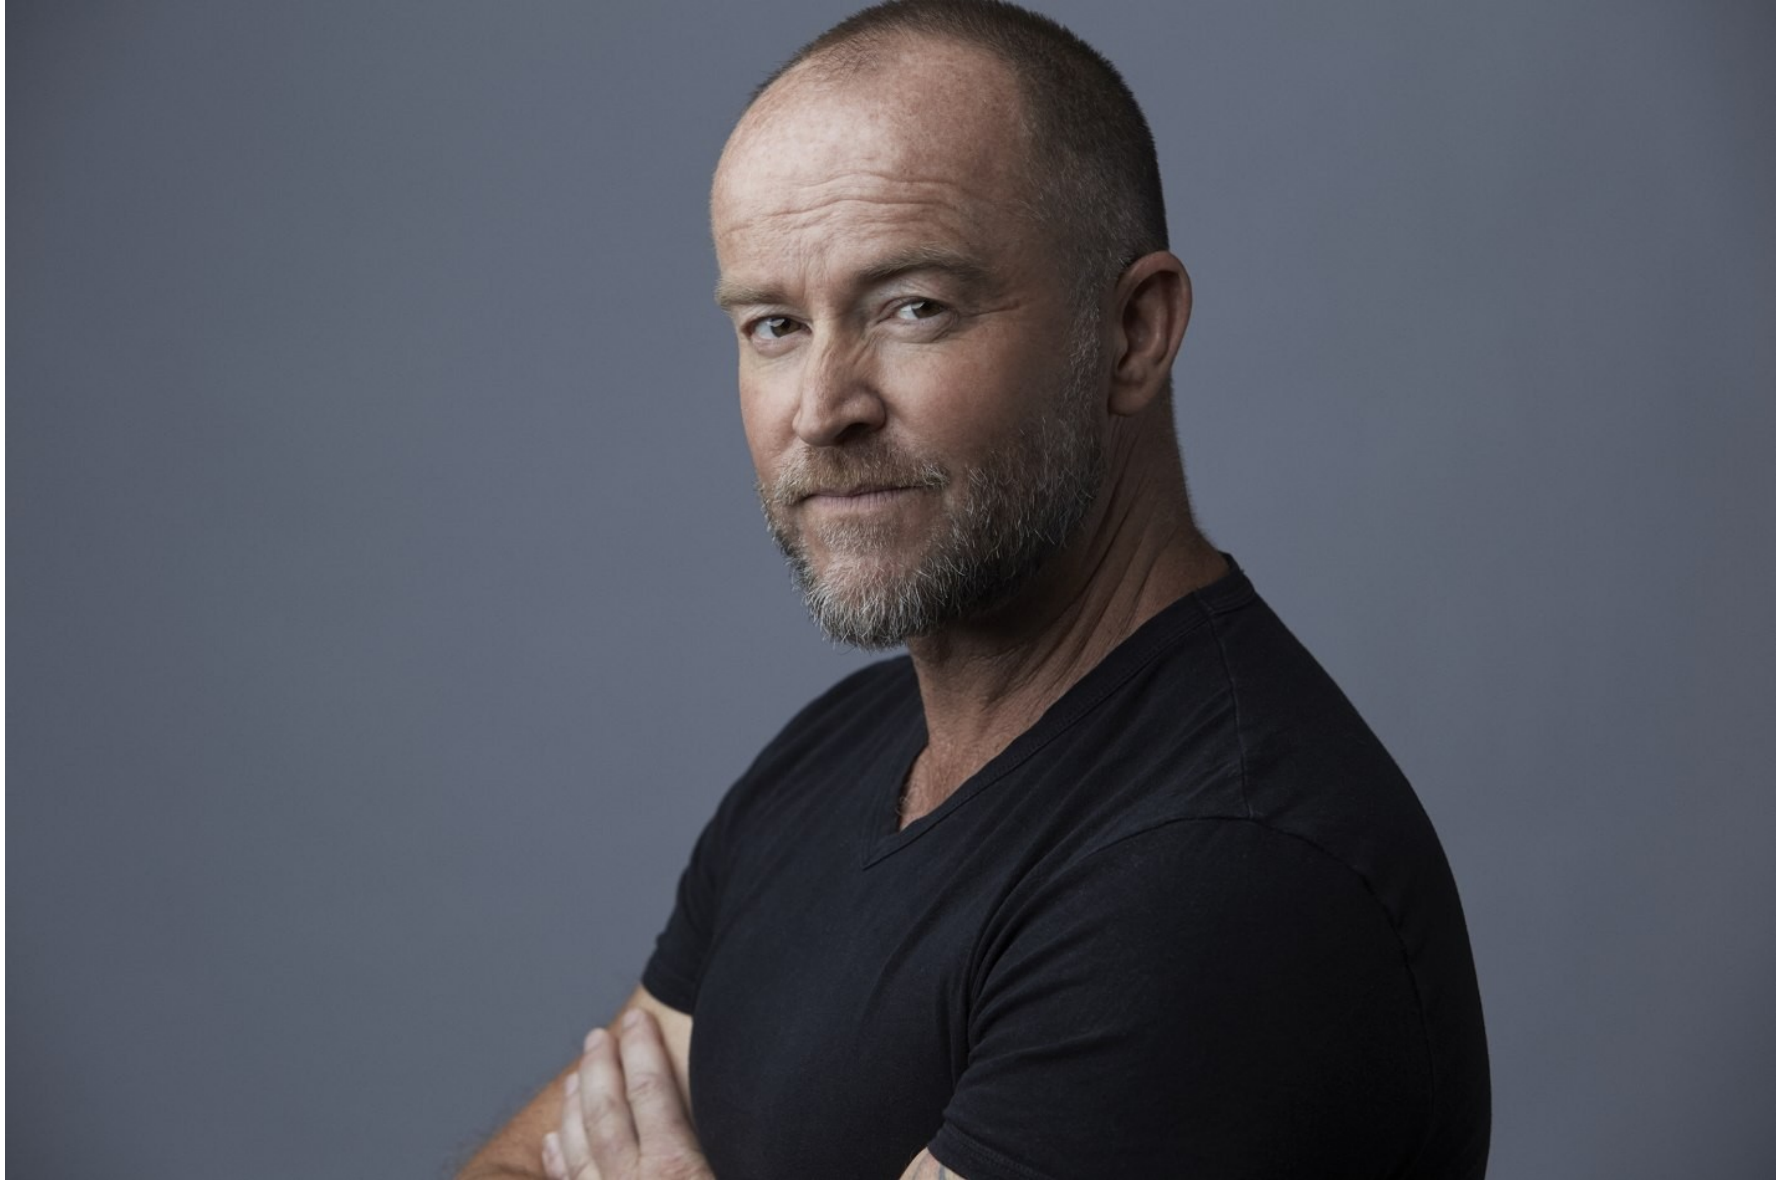

Roger Thomas

Height 174cm Chest 107cm Waist 84cm Inseam 79cm Collar 37cm Suit 107cm Suit Length R Shoe 7.5 UK Hair Bald Eyes Brown Age 55

Roger Thomas

Height 174cm Chest 107cm Waist 84cm Inseam 79cm Collar 37cm Suit 107cm Suit Length R Shoe 7.5 UK Hair Bald Eyes Brown Age 55