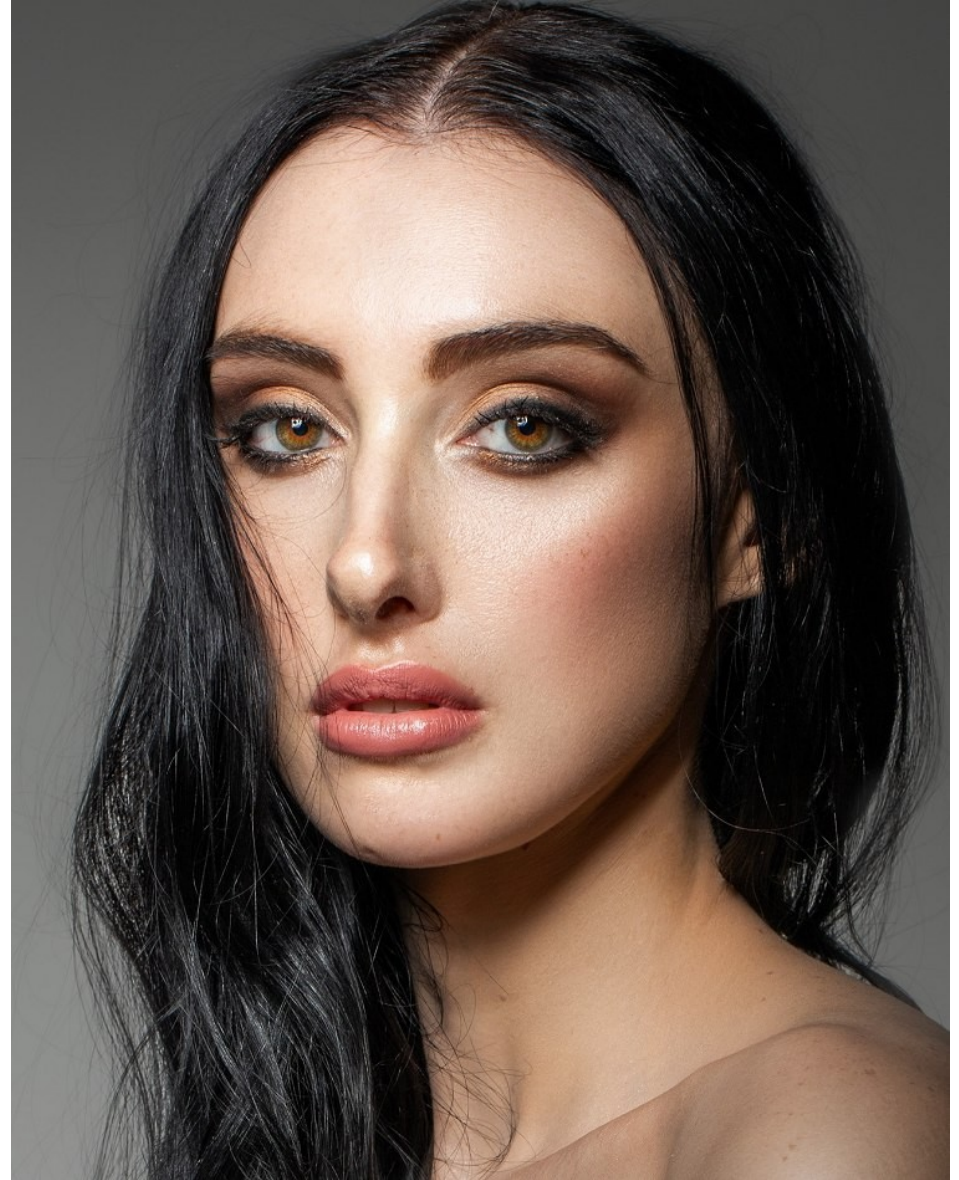

Berenice Barbier

Height 172cm/5'7.5" Bust 86cm/34" B Waist 68cm/26.5" Hips 94cm/37" Dress 10 UK Shoe 7 UK Hair Black Eyes Hazel Age 28

Berenice Barbier

Height 172cm/5'7.5" Bust 86cm/34" B Waist 68cm/26.5" Hips 94cm/37" Dress 10 UK Shoe 7 UK Hair Black Eyes Hazel Age 28