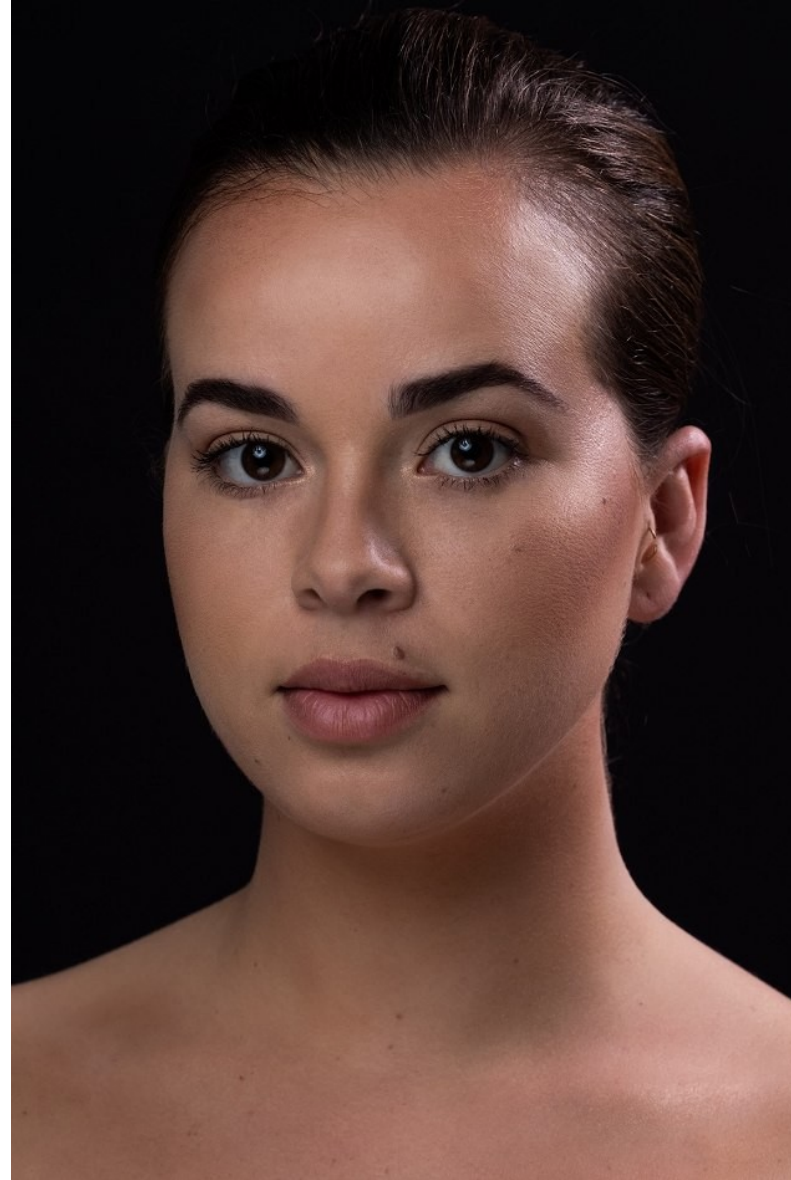

Loren Loubser

Height 164cm/5'4.5" Bust 86cm/34" C Waist 82cm/32.5" Hips 109cm/43" Dress 8 UK Shoe 5 UK Hair Brown Eyes Brown Age 31

Loren Loubser

Height 164cm/5'4.5" Bust 86cm/34" C Waist 82cm/32.5" Hips 109cm/43" Dress 8 UK Shoe 5 UK Hair Brown Eyes Brown Age 31

Loren Loubser

Height 164cm/5'4.5" Bust 86cm/34" C Waist 82cm/32.5" Hips 109cm/43" Dress 8 UK Shoe 5 UK Hair Brown Eyes Brown Age 31