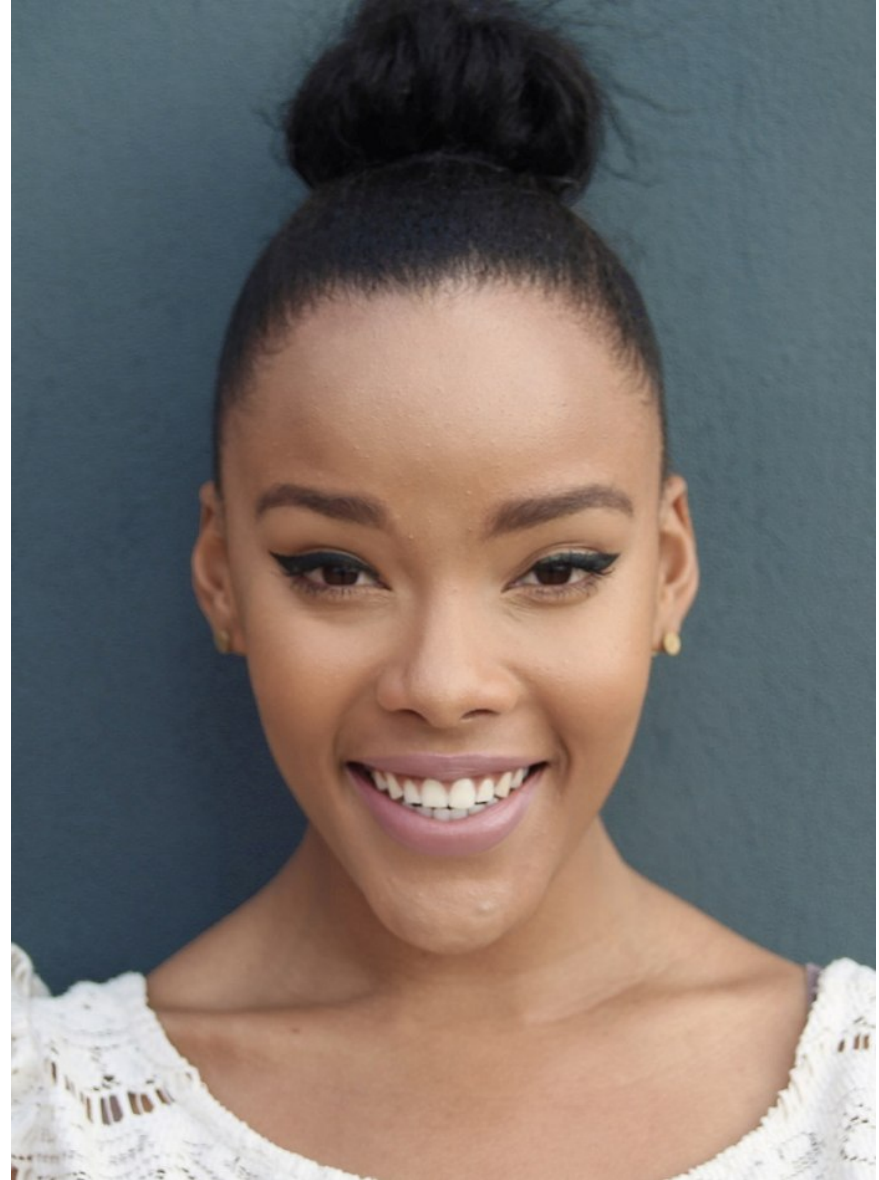

Taune Block

Height 155cm/5'0.5" Bust 86cm/34" DD Waist 81cm/32" Hips 112cm/44" Dress 10 UK Shoe 5.5 UK Hair Black Eyes Brown Age 29

Taune Block

Height 155cm/5'0.5" Bust 86cm/34" DD Waist 81cm/32" Hips 112cm/44" Dress 10 UK Shoe 5.5 UK Hair Black Eyes Brown Age 29

Taune Block

Height 155cm/5'0.5" Bust 86cm/34" DD Waist 81cm/32" Hips 112cm/44" Dress 10 UK Shoe 5.5 UK Hair Black Eyes Brown Age 29