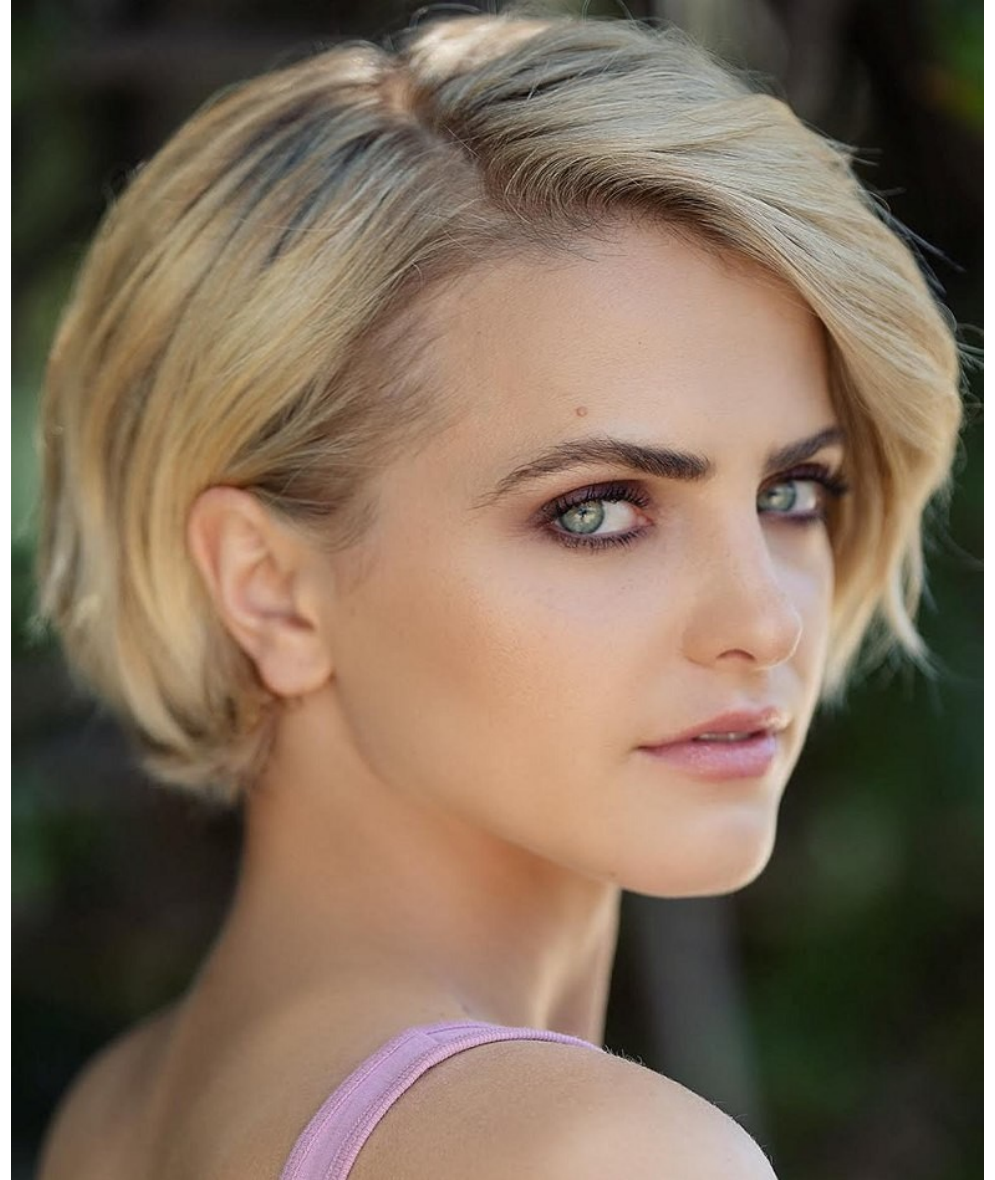

Reine Swart

Height 167cm/5'5.5" Bust 86cm/34" B Waist 64cm/25" Hips 94cm/37" Dress 8 UK Shoe 5 UK (kids) Hair Blonde Eyes Green Age 32

Reine Swart

Height 167cm/5'5.5" Bust 86cm/34" B Waist 64cm/25" Hips 94cm/37" Dress 8 UK Shoe 5 UK (kids) Hair Blonde Eyes Green Age 32