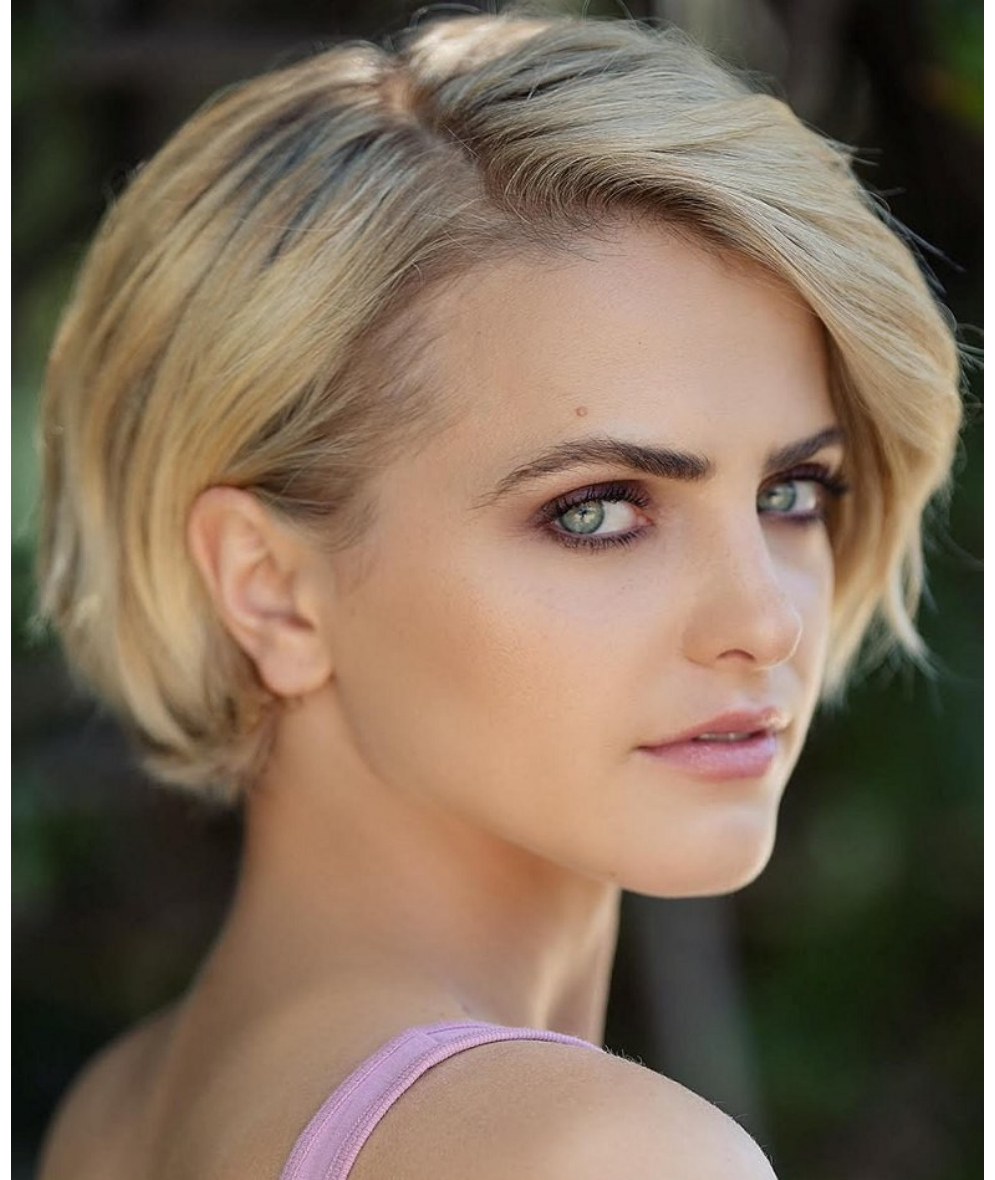

Reine Swart

Height 167cm Bust 86cm B Waist 64cm Hips 94cm Dress 8 UK Shoe 5 UK (kids) Hair Blonde Eyes Green Age 30

Reine Swart

Height 167cm Bust 86cm B Waist 64cm Hips 94cm Dress 8 UK Shoe 5 UK (kids) Hair Blonde Eyes Green Age 30