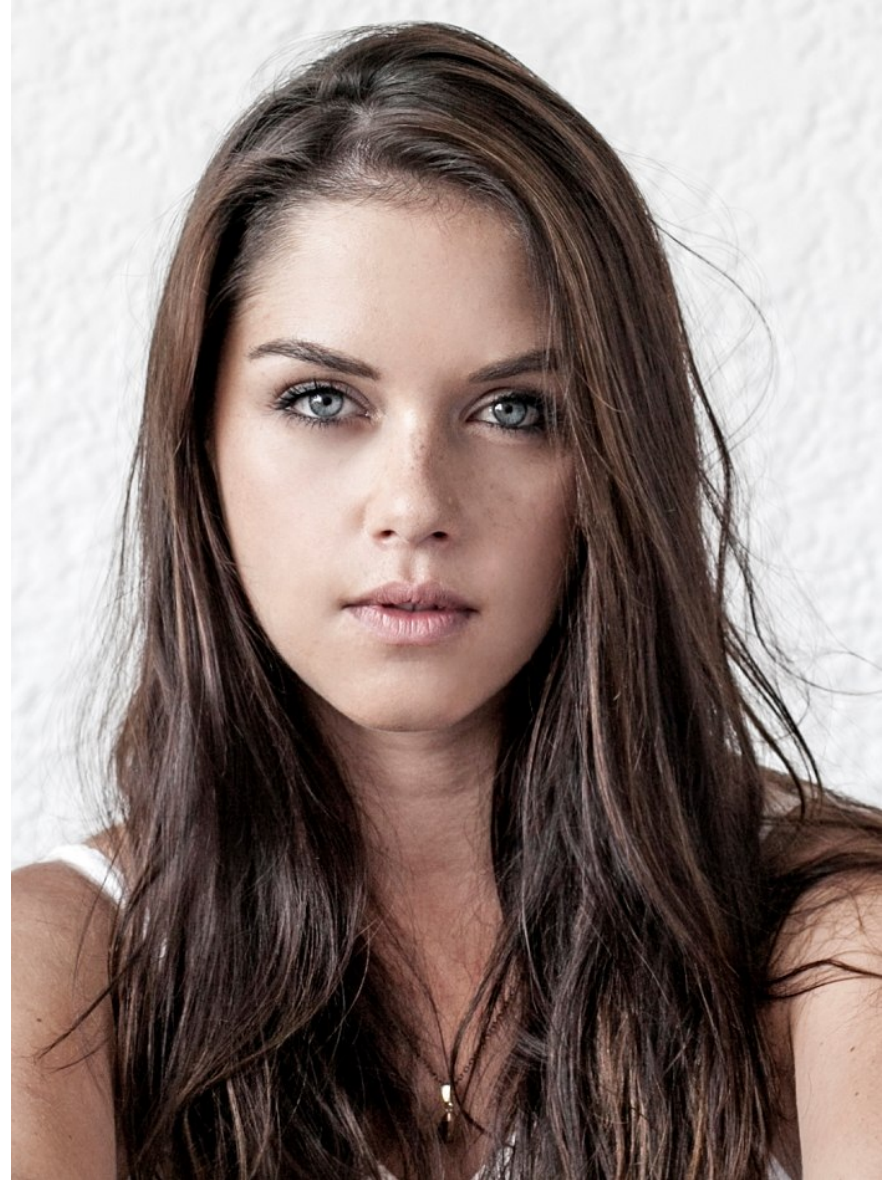

Christia Visser

Height 167cm/5'5.5" Bust 81cm/32" A Waist 66cm/26" Hips 98cm/38.5" Dress 8 UK Shoe 6 UK Hair Brunette Eyes Blue Age 30

Christia Visser

Height 167cm/5'5.5" Bust 81cm/32" A Waist 66cm/26" Hips 98cm/38.5" Dress 8 UK Shoe 6 UK Hair Brunette Eyes Blue Age 30

Christia Visser

Height 167cm/5'5.5" Bust 81cm/32" A Waist 66cm/26" Hips 98cm/38.5" Dress 8 UK Shoe 6 UK Hair Brunette Eyes Blue Age 30