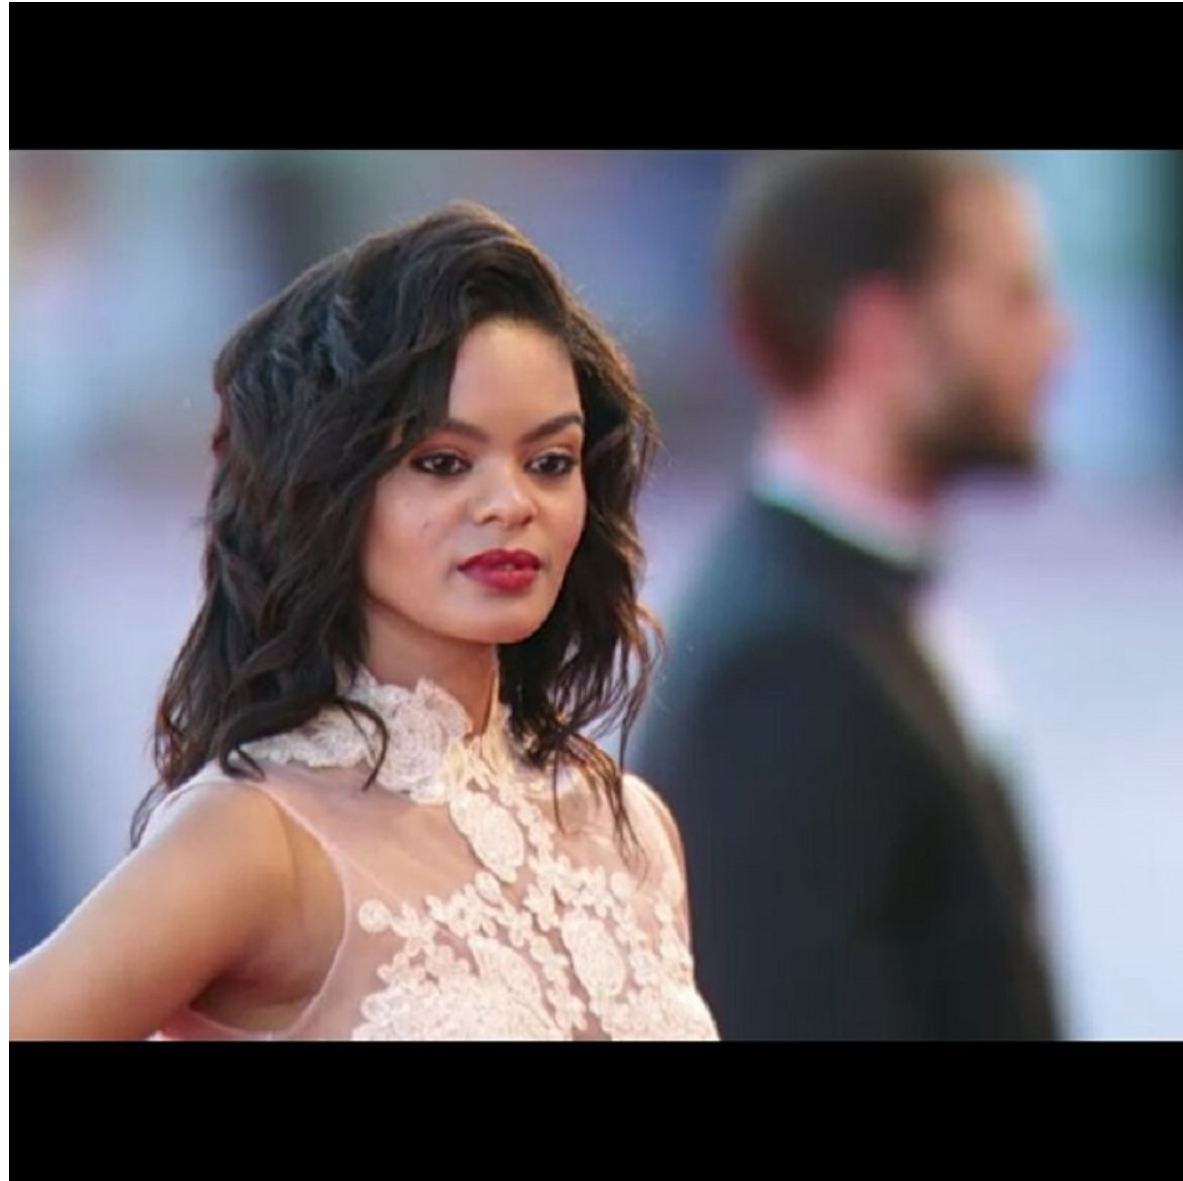

Crystal Donna Roberts

Height 164cm/5'4.5" Bust 86cm/34" B Waist 65cm/25.5" Hips 90cm/35.5" Dress 9 UK Shoe 3.5 UK Hair Black Eyes Brown Age 37

Crystal Donna Roberts

Height 164cm/5'4.5" Bust 86cm/34" B Waist 65cm/25.5" Hips 90cm/35.5" Dress 9 UK Shoe 3.5 UK Hair Black Eyes Brown Age 37